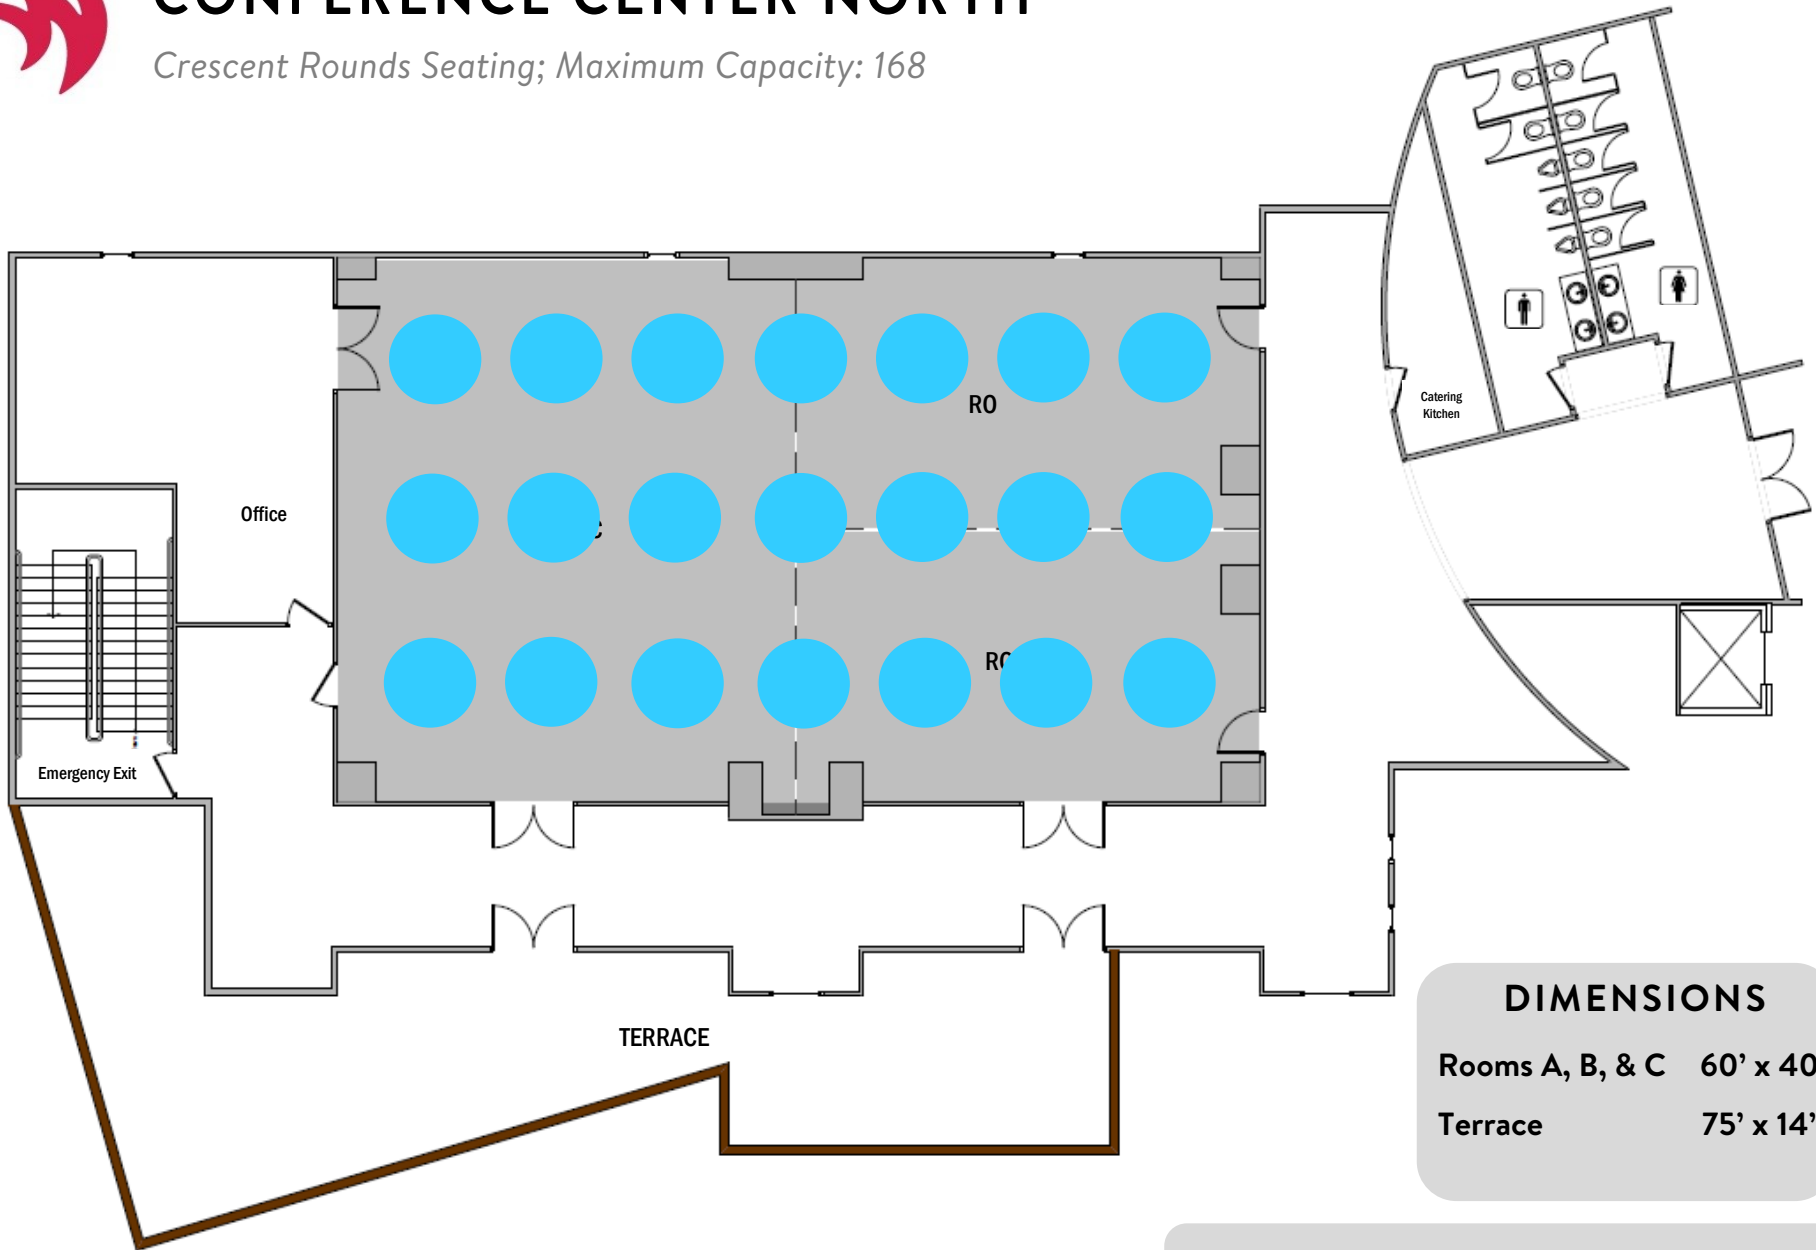

CONFERENCE CENTER NORTH

Crescent Rounds Seating; Maximum Capacity: 168

DIMENSIONS

Rooms A, B, & C 60' x 40'

Terrace 75' x 14'

= 5' Round Table with up to 8 chairs