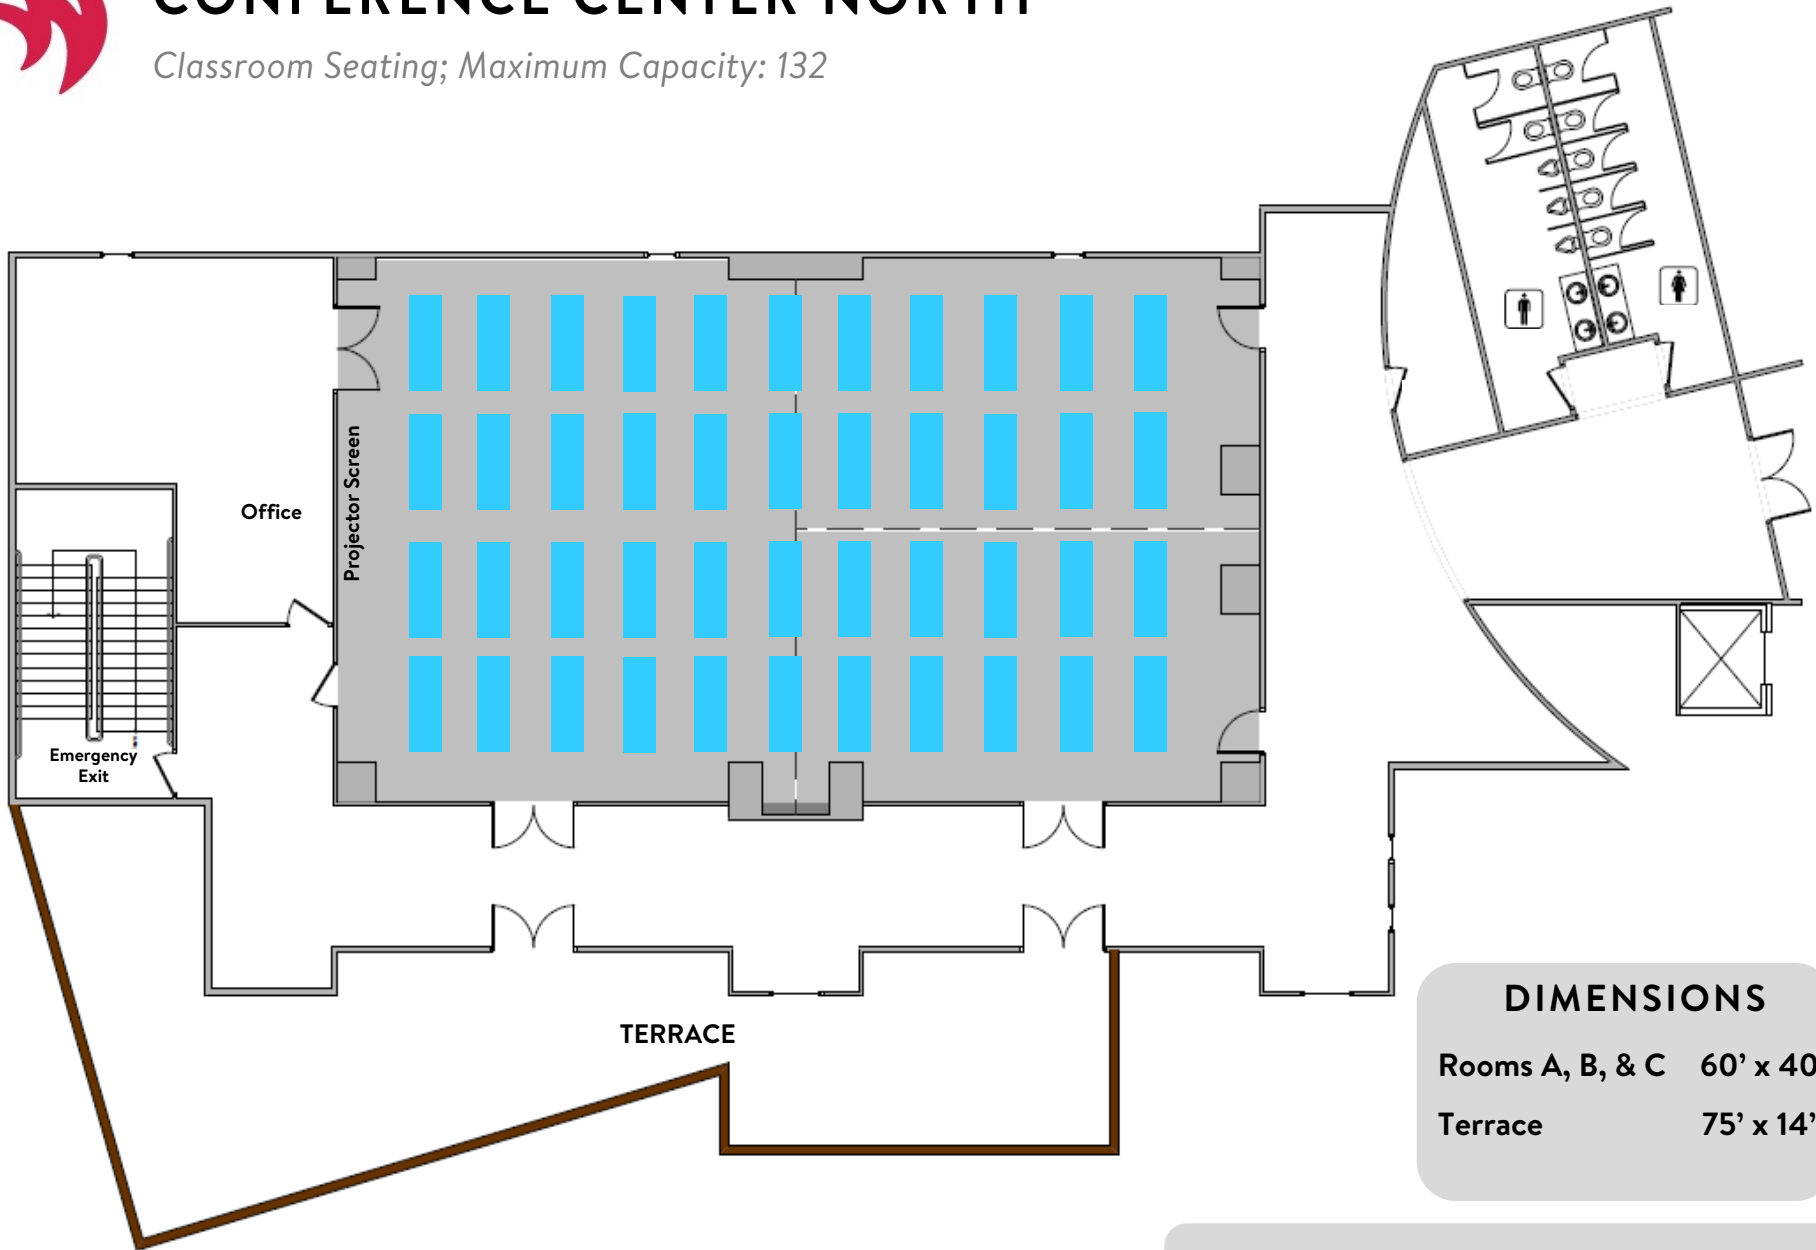

CONFERENCE CENTER NORTH

Classroom Seating; Maximum Capacity: 132

DIMENSIONS

Rooms A, B, & C 60' x 40'

Terrace 75' x 14'

= 6'x1.5' Classroom Table
with up to 3 chairs