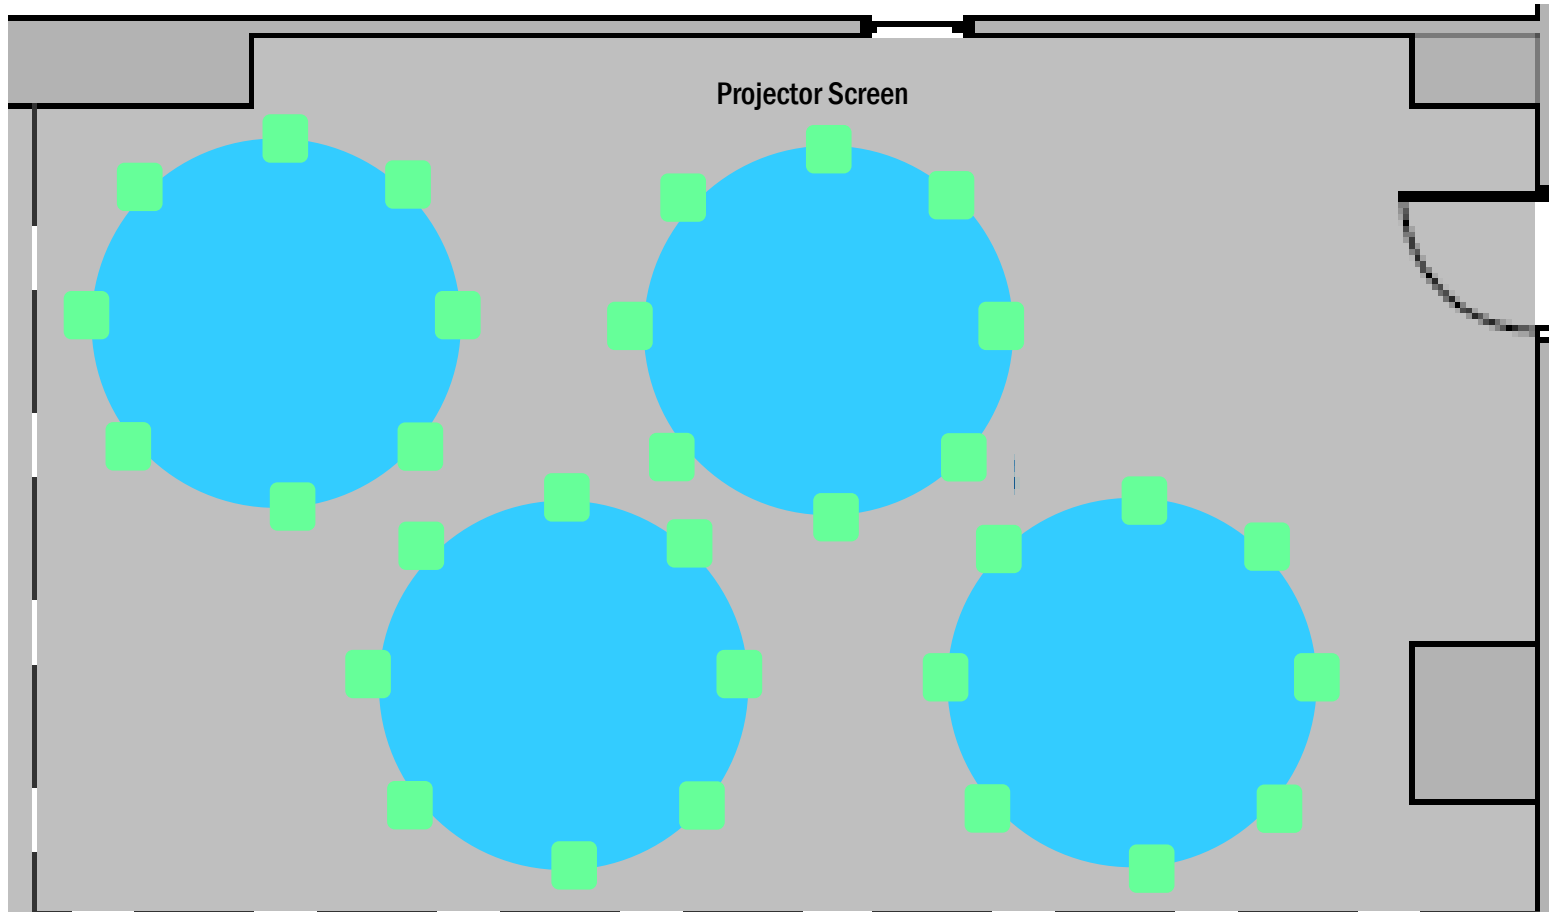

CONFERENCE ROOM B

Banquet Seating

Maximum Capacity: 32

DIMENSIONS

Room B 30' x 20'

= 5' Round Table with up to 8 chairs