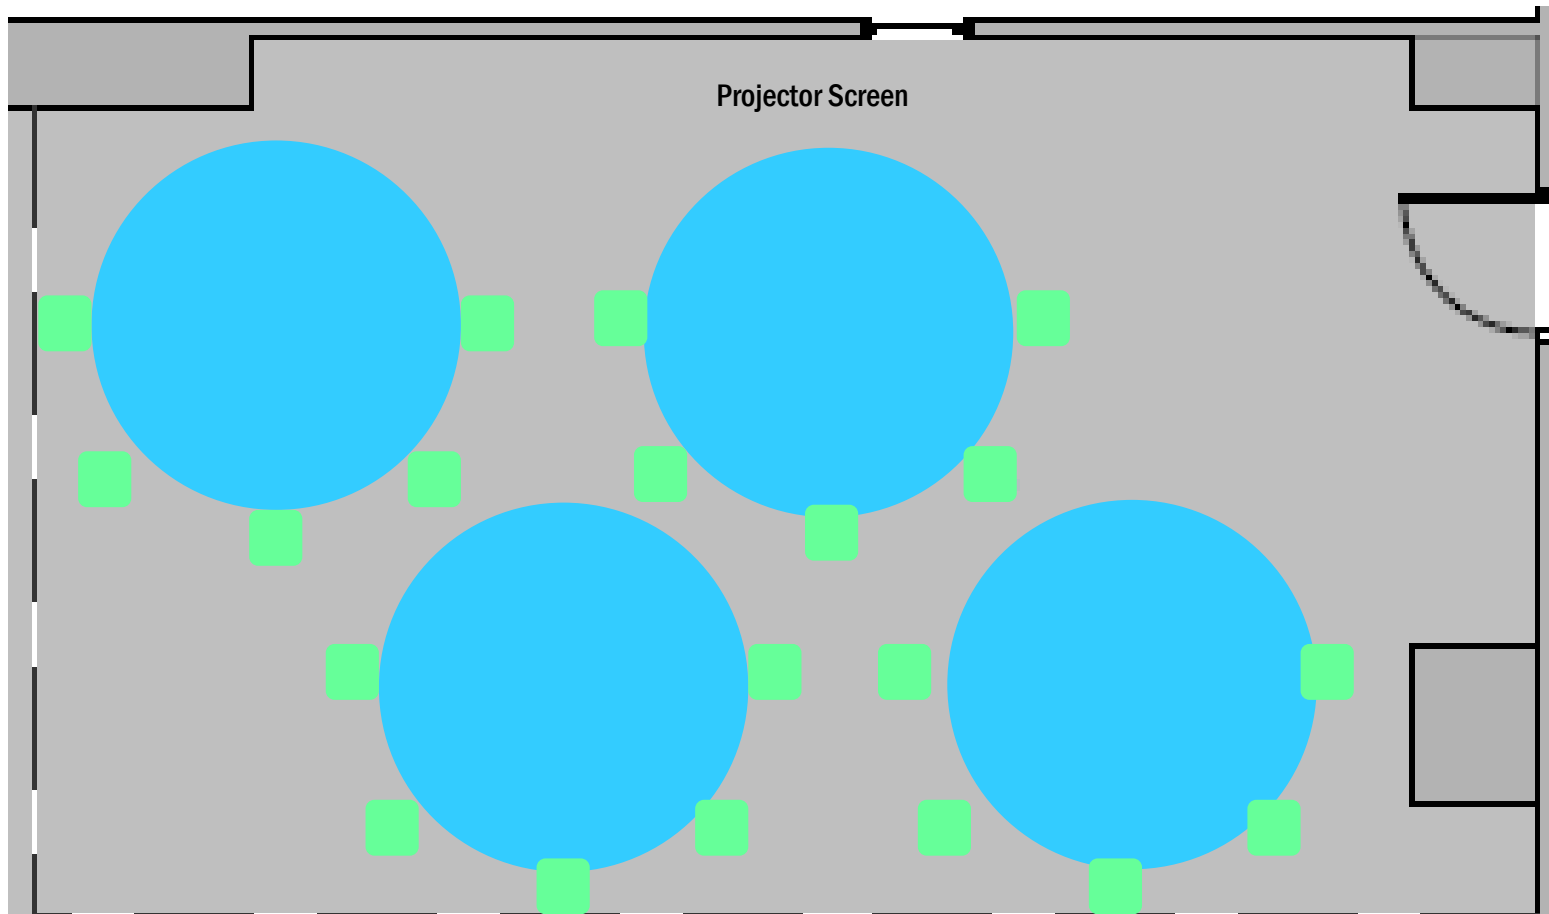

CONFERENCE ROOM B

Crescent Round Seating

Maximum Capacity: 20

DIMENSIONS

Room B 30' x 20'

= 5' Round Table with up to 5 chairs