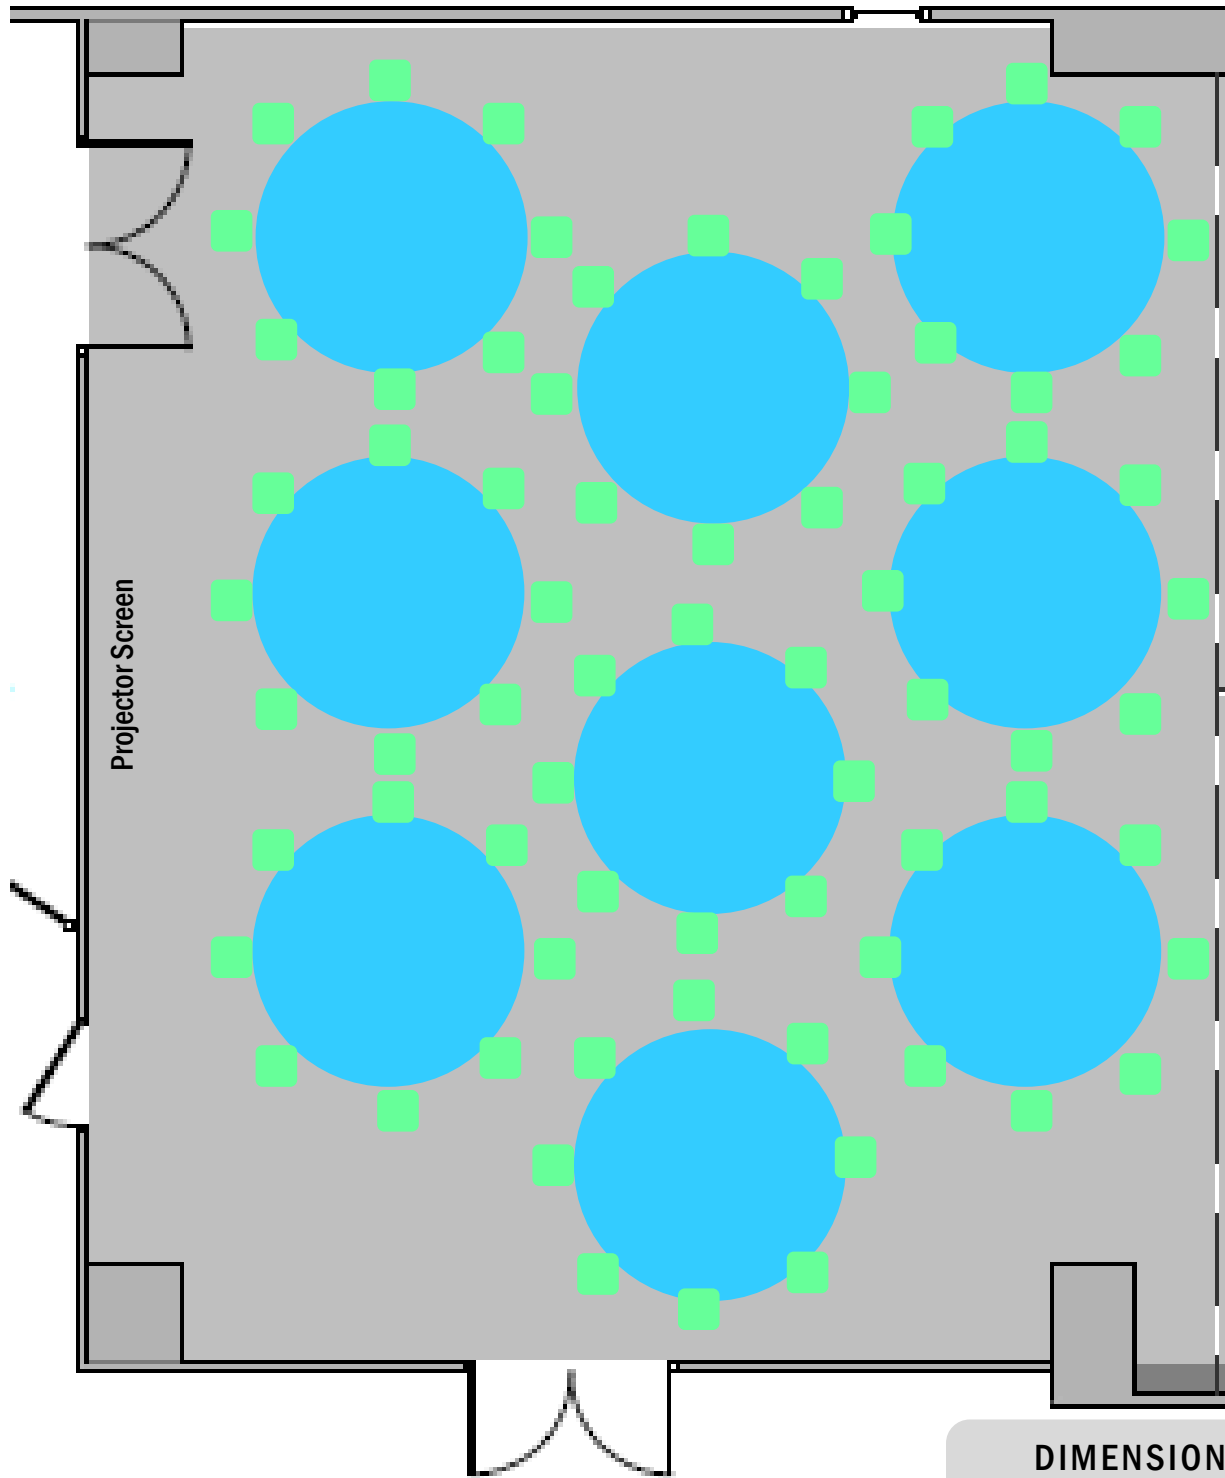

CONFERENCE ROOM C

Banquet Seating

Maximum Capacity: 72

DIMENSIONS
Room C 30' x 40'

 = 5' Round Table with up to 8 chairs