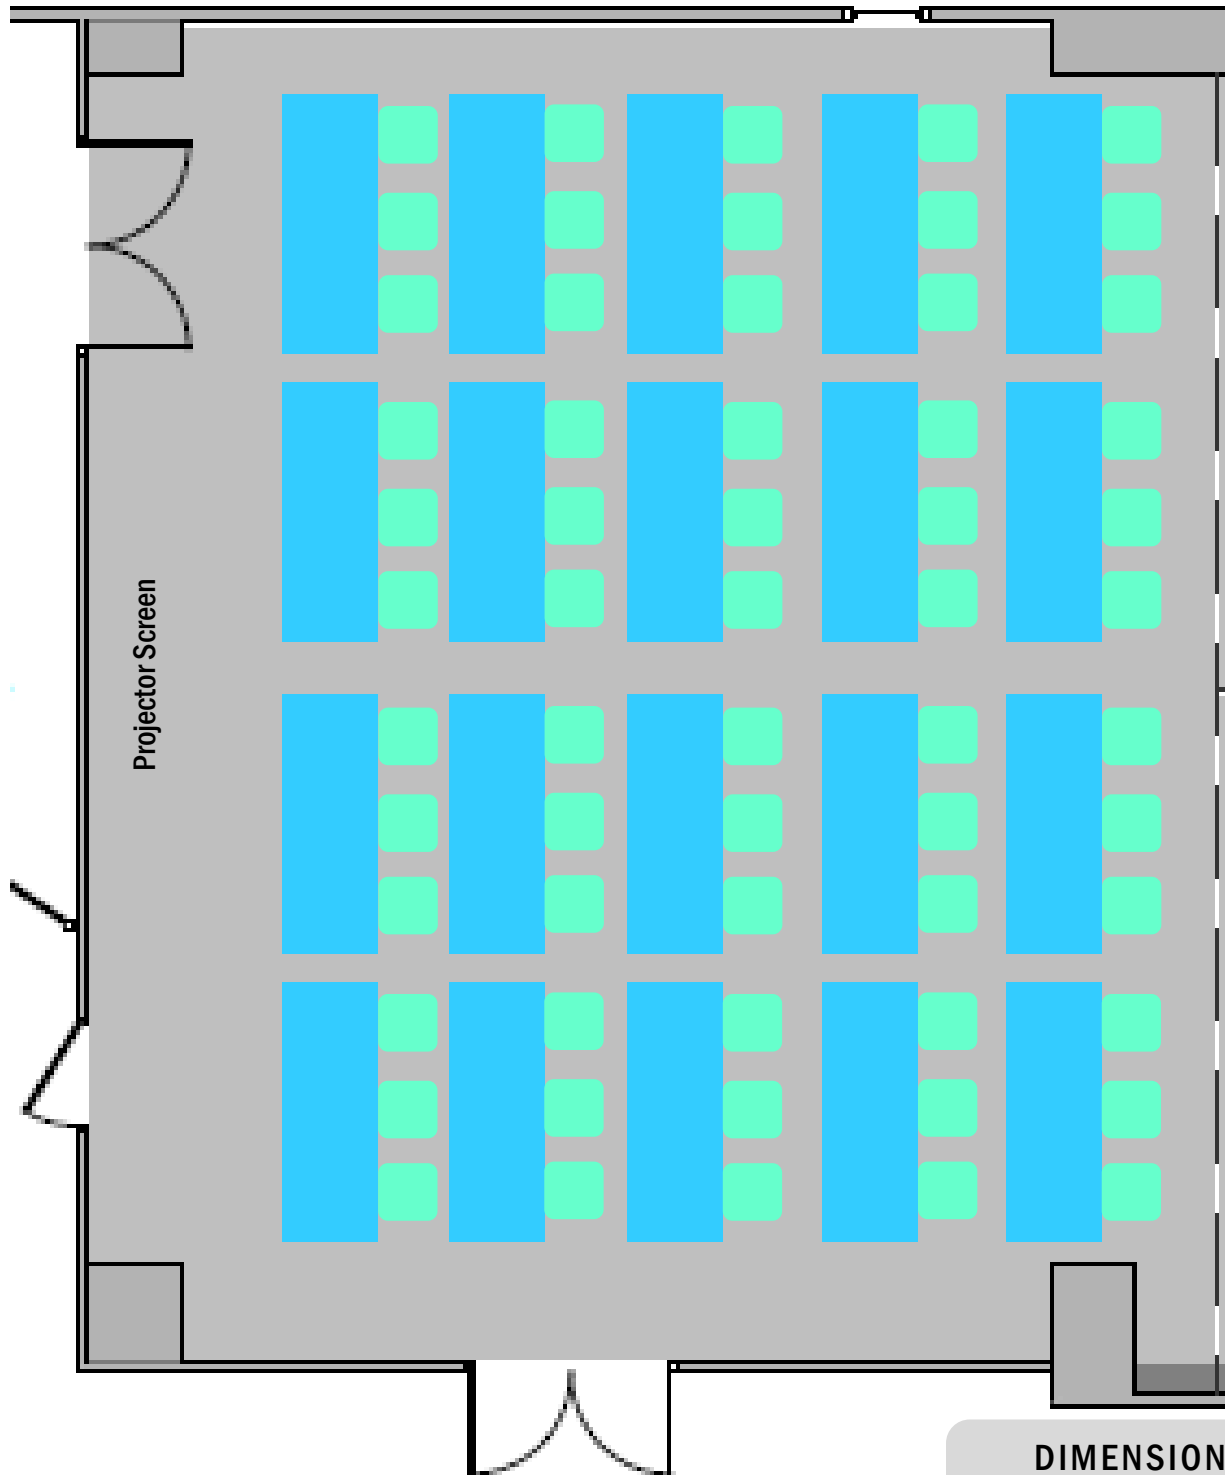

CONFERENCE ROOM C

Classroom Seating

Maximum Capacity: 60

DIMENSIONS

Room C 30' x 40'

 = 6' x 1.5' Classroom Table with up to 3 chairs