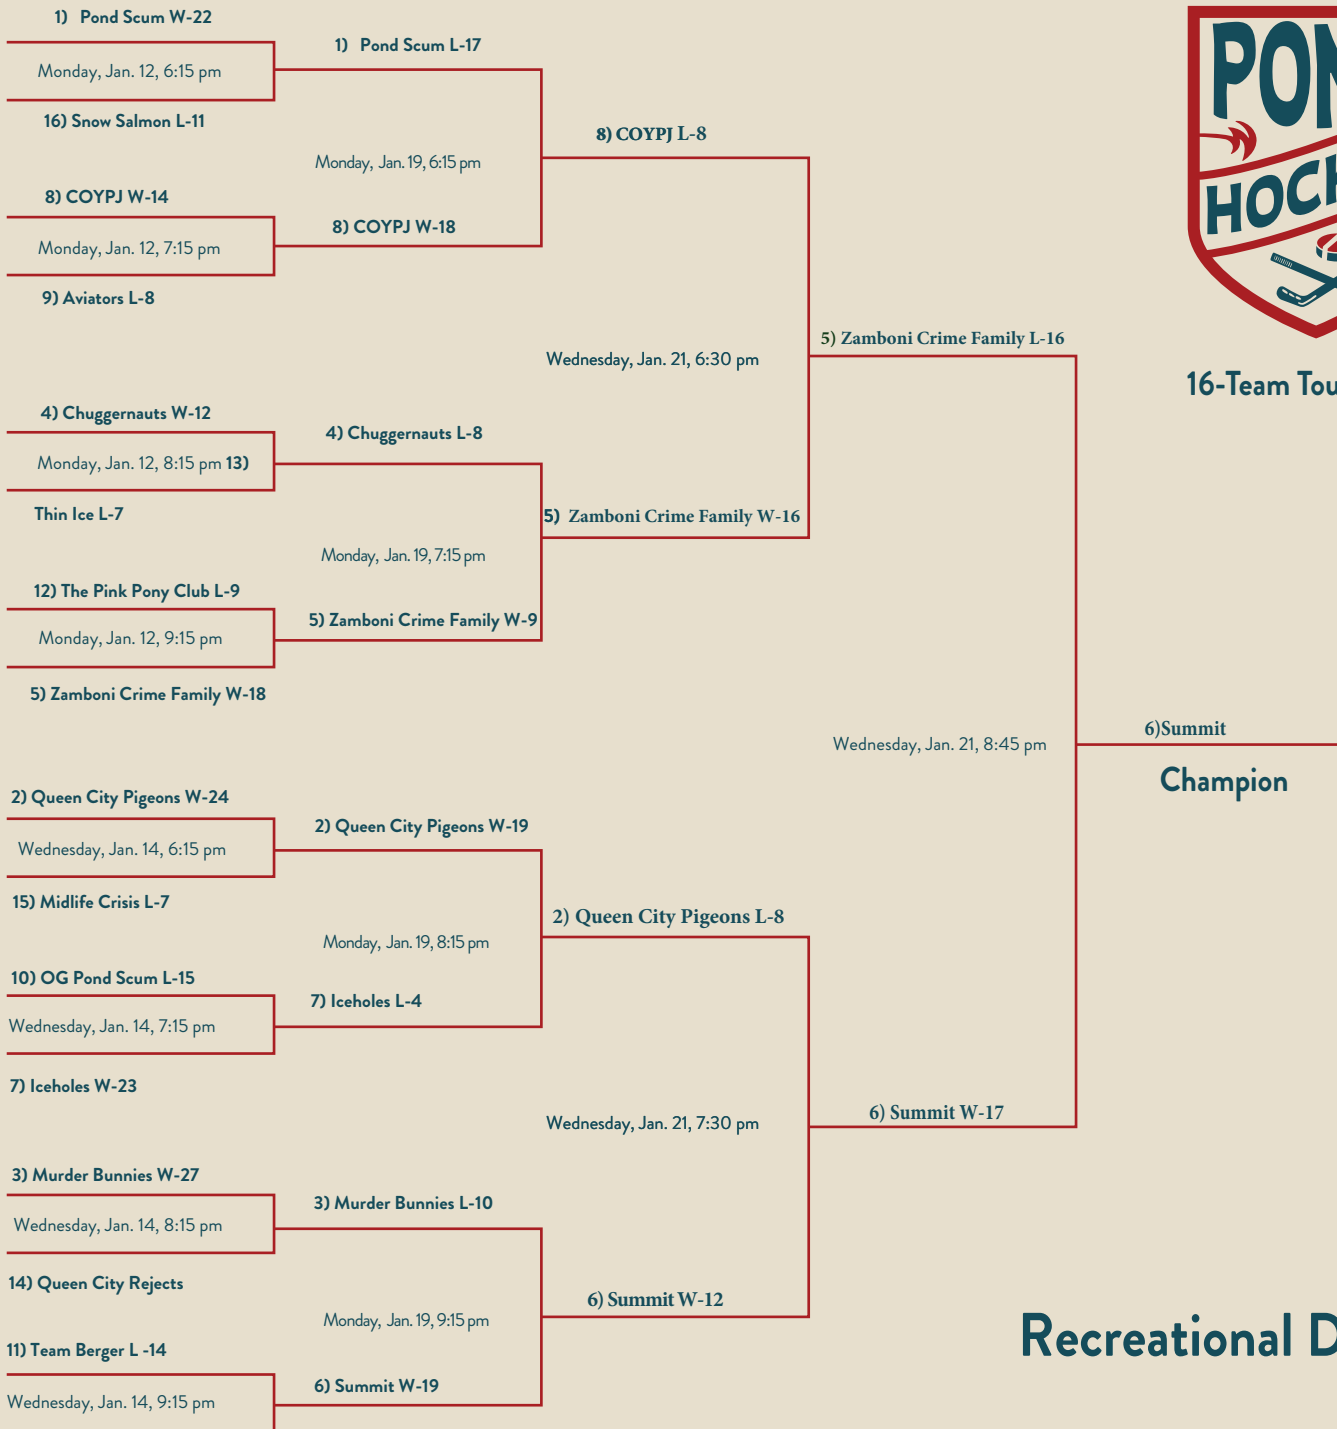

16-Team Tournament

Recreational Division